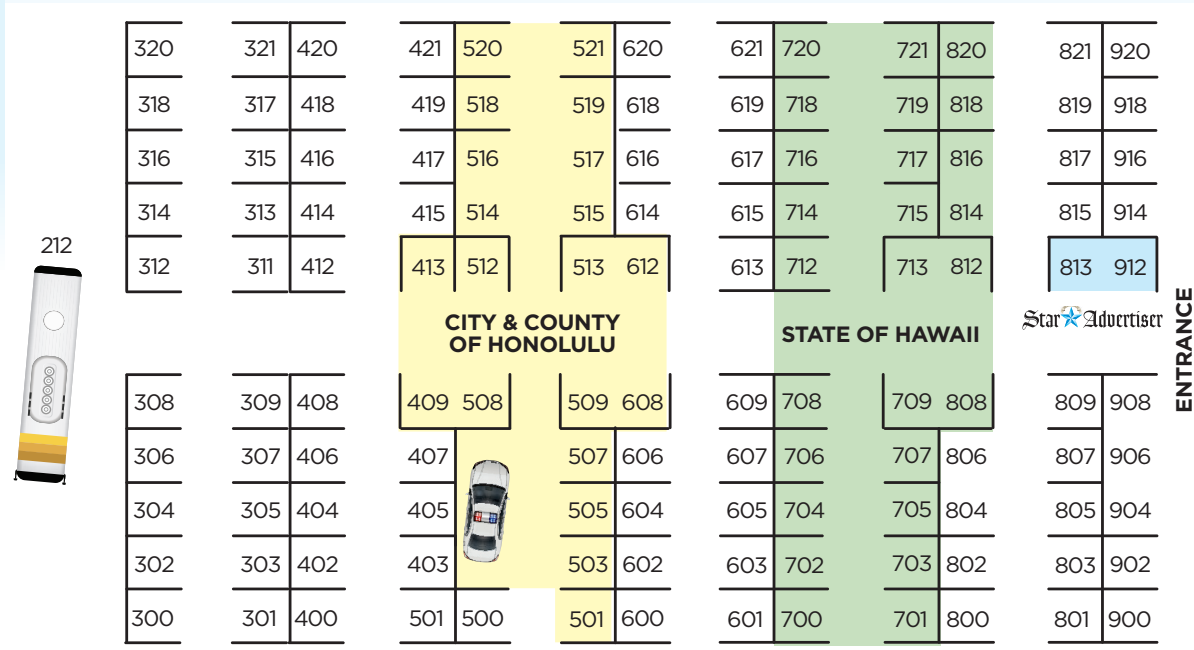

CITY & COUNTY OF HONOLULU	
Department of Budget and Fiscal Services	518
Department of Design and Construction	608
Department of Environmental Services	612
Department of Housing and Land Management.....	507
Department of Human Resources	514, 516
Department of Information Technology	521
Department of Parks and Recreation	413
Department of Planning and Permitting	509
Department of the Prosecuting Attorney	505
Honolulu Authority for Rapid Transportation.....	520
Honolulu Board of Water Supply	513
Honolulu Fire Department.....	512
Honolulu Police Department	409, 508
Office of the City Clerk	501
Office of the Mayor	503
Computer Lab	515, 517, 519

PARTICIPATING EMPLOYERS	
7-Eleven Hawaii	621
Altres Staffing	614
Arc in Hawaii, The.....	613
Arcadia Family of Companies.....	900
Aulani, A Disney Resort Spa.....	408
Bank of Hawaii	309
The Bike Shop	912
Bishop & Company	807
Blood Bank of Hawaii.....	417
Bridgestone	307
Cintas First Aid Safety	416
City Mill	321
Creative Building Solutions LLC	415
DHX-Dependable Hawaiian Express.....	809
Discount Windows and Doors	313
The Escape Game and Great Big Game Show ...	803, 805
Express Employment Professionals of Hawaii	414
First Insurance Company of Hawaii.....	314
Foodland Super Market, Ltd.....	800
Genki Sushi USA, Inc.	412
Goodwill Hawaii	302
Hale Nani Nursing Rehab & Nursing Center.....	317
Hawaii Air National Guard	603
Hawaii Army National Guard	804, 806
Hawaii Behavioral Health	301
Hawaii Job Corps.....	306
Hawaii Pacific Health	607
Hawaii State Federal Credit Union.....	615
Hawaiian Building Maintenance	616
Hawaiian Financial Federal Credit Union	406
Hawaiian Telcom	404
HawaiiUSA Federal Credit Union	817
HiEmployment	815
Highgate.....	421
Hilton Grand Vacations.....	605
Honolulu Design Center	302
HONOLULU STAR-ADVERTISER	1000
Holu Hou Energy LLC.....	312
HPM Building Supply.....	620
Island Vintage Coffee.....	311
Joint Base Pearl Harbor Hickam Security Department ..	920
Kamehameha Schools	402
Kumabe HR	609
Life Flight Network	902
MANAOLA	618
Marine Corps Community Services (MCCS) Hawaii ...	500
Navy Child and Youth Programs	601
Navy Region Hawaii (911 Dispatchers)	918
New York Life Hawaii.....	419
Non-Stop Travel.....	916
Norpac Fisheries Export.....	403
NorthStar Memorial Group.....	308
Oahu Transit Services, Inc. (TheBus & TheHandi-Van)..	312
Ohana Pacific Health	914
Parents And Children Together.....	418
Pearl Harbor Naval Shipyard & Intermediate Maintenance Facility	819, 821
The Plaza Assisted Living	604
Quantum School of Massage and Holistic Health.	316
Remedy Intelligent Staffing.....	305
Security Armored Car and Courier Service of Hawaii..	300
Source it Inc	315
Staffing Solutions of Hawaii/Kahu Malama Nurses ...	407
Sullivan Family of Companies	802
Swissport International AG.....	303
Sysco Hawaii	606
Target.....	602
The TJX Companies	801
Travel Leisure Co	401
TrinityTile Contracting	600
U.S.VETS Barbers Point	904, 906, 908
UHA.....	400
United States Coast Guard.....	420
United States Indo-Pacific Command.....	304
United States Secret Service	813
Y. Hata & Co., Ltd.	617
YMCA of Honolulu.....	318